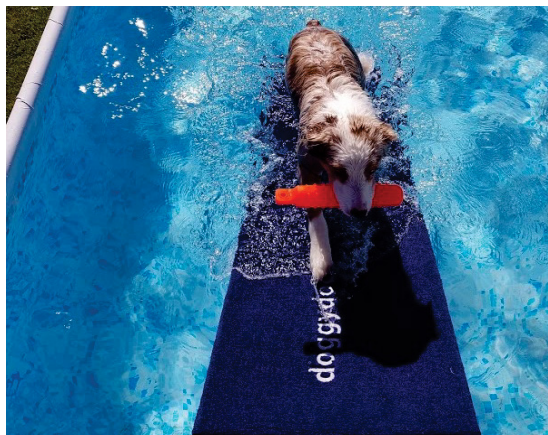

Unlike inflatable dog rafts or metal ladders, **doggydocks®** is designed to eliminate risky climbs, awkward jumps, or paw injuries. Your dog simply swims up and walks out safe, easy, and stress-free.

Whether you're on a floating dock, fixed pier, pontoon, ski boat, cruiser, or poolside, **doggydocks®** adapts to your environment. Our custom **Swivel Cleat** mounting kits and accessories make it easy to install almost anywhere.

doggydocks® makes getting your dog out of the water safer, faster, and more enjoyable—for both of you.

WHAT MAKES doggydocks® DIFFERENT?

- **Self-Adjusting Floating Design** Follows the water level so your dog can enter and exit naturally, simulating a shoreline.
- **SnapBag™ Adjustable Flotation System** Easily adjusts to your dog's weight and the platform height for stability and ease of use.
- **Marine-Grade Materials** Lightweight, durable, and weather-resistant construction. Made to withstand years of fun.
- **Comfort & Traction** Carpeted surface gives your dog a secure, non-slip grip—even when wet.
- **All Sizes, All Breeds** Perfect for big dogs, small dogs, and every swimmer in between.

Make the water safer for your dog to play and exercise—and more relaxing for you, with **doggydocks®**, by PupGear Pet Products.

doggydocks®

Ideal for Boats, Docks and Swimming Pools

SnapBag™ flotation system allows custom adjustments based on your dog's weight and your dock or platform height.