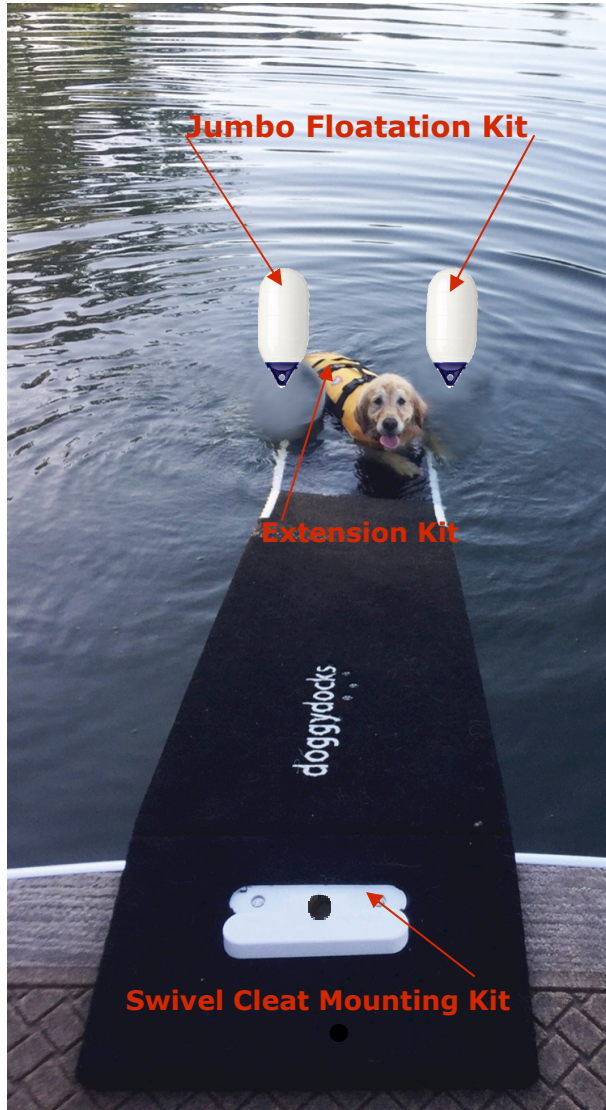

doggydocks®

ACCESSORIES

204 Two Oaks Dr
Nicholasville Kentucky 40356
sales@pupgearpetproducts.com