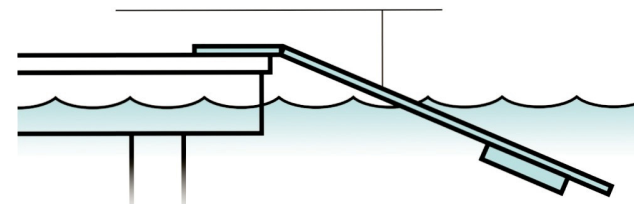

Marine-Grade Materials Lightweight, durable, and weather-resistant construction. Made to withstand years of fun.