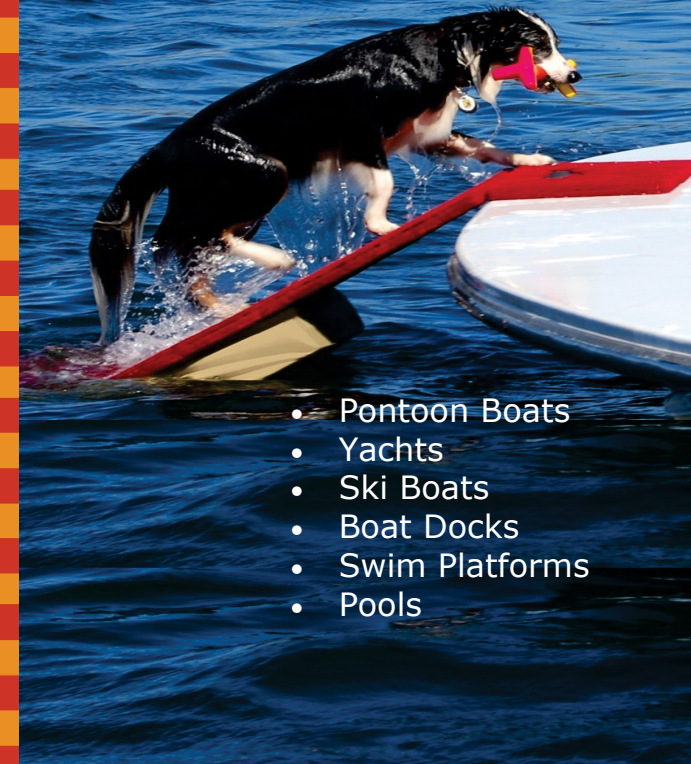

- Floating Dog Ramp
- SnapBag Flotation
- (2) 3" Marine Grade Foam Blocks

Jumbo Includes

- Low Drag Buoys 8.6" x 19"
- Rope, Stainless Steel Eyehooks,
- Inflation Adapter

1.844.781.PUPS

doggydocks®

Floating Dog Water Ramp

Made in The USA

- Pontoon Boats
- Yachts
- Ski Boats
- Boat Docks
- Swim Platforms
- Pools

PupGear·Pet Products
 LIFESTYLE PRODUCTS APPROVED BY DOGS

doggydocks®

Floating Dog Water Ramp

WHY CHOOSE doggydocks®

Unlike inflatable dog rafts or metal ladders, **doggydocks®** is designed to eliminate risky climbs, awkward jumps, or paw injuries. Your dog simply swims up and walks out safe, easy, and stress-free.

doggydocks® makes getting your dog out of the water safer, faster, and more enjoyable—for both of you.

WHAT MAKES doggydocks® DIFFERENT?

- **Self-Adjusting Floating Design** Follows the water level so your dog can enter and exit naturally, simulating a shoreline.
- **SnapBag™ Adjustable Flotation System** Easily adjusts to your dog's weight and the platform height for stability and ease of use.
- **Marine-Grade Materials** Lightweight, durable, and weather-resistant construction. Made to withstand years of fun.
- **Comfort & Traction** Carpeted surface gives your dog a secure, non-slip grip—even when wet.
- **All Sizes, All Breeds** Perfect for big dogs, small dogs, and every swimmer in between.