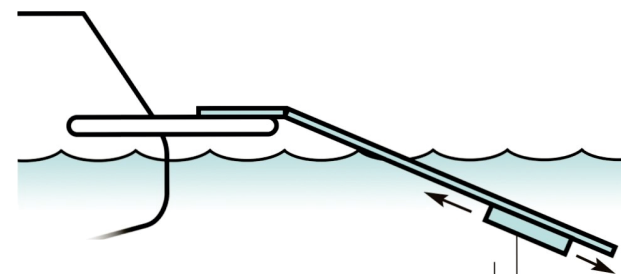

doggydocks®

Floating Dog Water Ramp

WHY CHOOSE doggydocks®

Unlike inflatable dog rafts or metal ladders, **doggydocks®** is designed to eliminate risky climbs, awkward jumps, or paw injuries. Your dog simply swims up and walks out safe, easy, and stress-free.

Whether you're on a floating dock, fixed pier, pontoon, ski boat, cruiser, or poolside, **doggydocks®** adapts to your environment. Our custom **Swivel Cleat** mounting kits and accessories make it easy to install almost anywhere.

doggydocks® makes getting your dog out of the water safer, faster, and more enjoyable—for both of you.

WHAT MAKES doggydocks® DIFFERENT?

- **Self-Adjusting Floating Design** Follows the water level so your dog can enter and exit naturally, simulating a shoreline.
- **SnapBag™ Adjustable Flotation System** Easily adjusts to your dog's weight and the platform height for stability and ease of use.
- **Marine-Grade Materials** Lightweight, durable, and weather-resistant construction. Made to withstand years of fun.
- **Comfort & Traction** Carpeted surface gives your dog a secure, non-slip grip—even when wet.
- **All Sizes, All Breeds** Perfect for big dogs, small dogs, and every swimmer in between.

Make the water safer for your dog to play and exercise—and more relaxing for you, with **doggydocks®**, by PupGear Pet Products.

doggydocks®

Ideal for Boats, Docks and Swimming Pools

SnapBag™ flotation system allows custom adjustments based on your dog's weight and your dock or platform height.