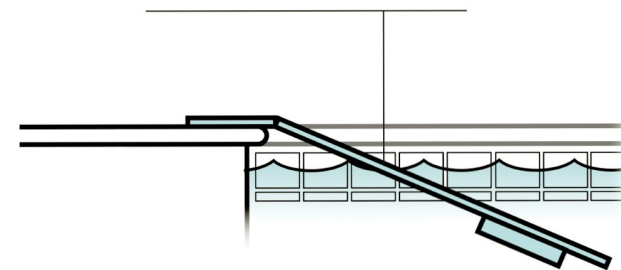

Dogs quickly adapt because doggydocks® simulate the slope of a shoreline.

<https://doggydocks.com>